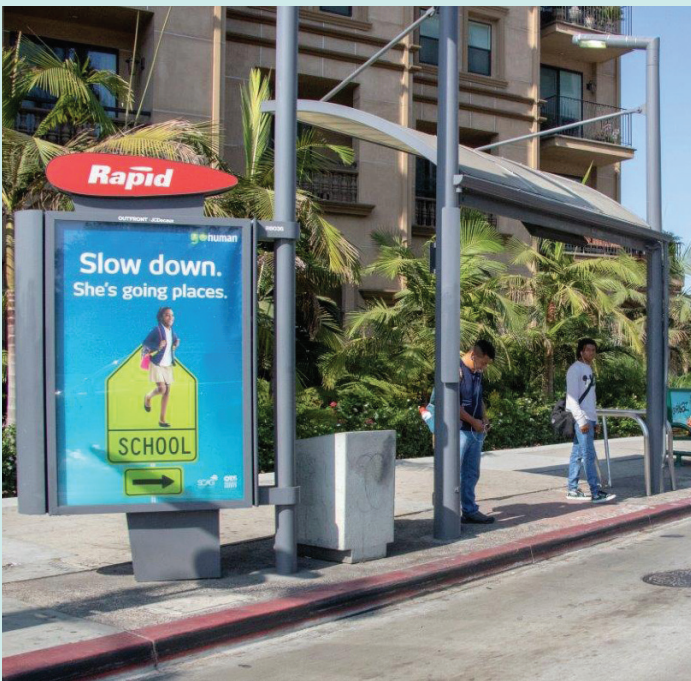

Instagram: 1080px x 1080px

Photo Booth Backdrop: 96" x 96"

Instagram Frame: 36" x 48"

Message Showcase

Collateral Material Types

Banner: 96" x 48"

Bus Shelter: 48" x 69"

Lawn Sign: 24" x 18"