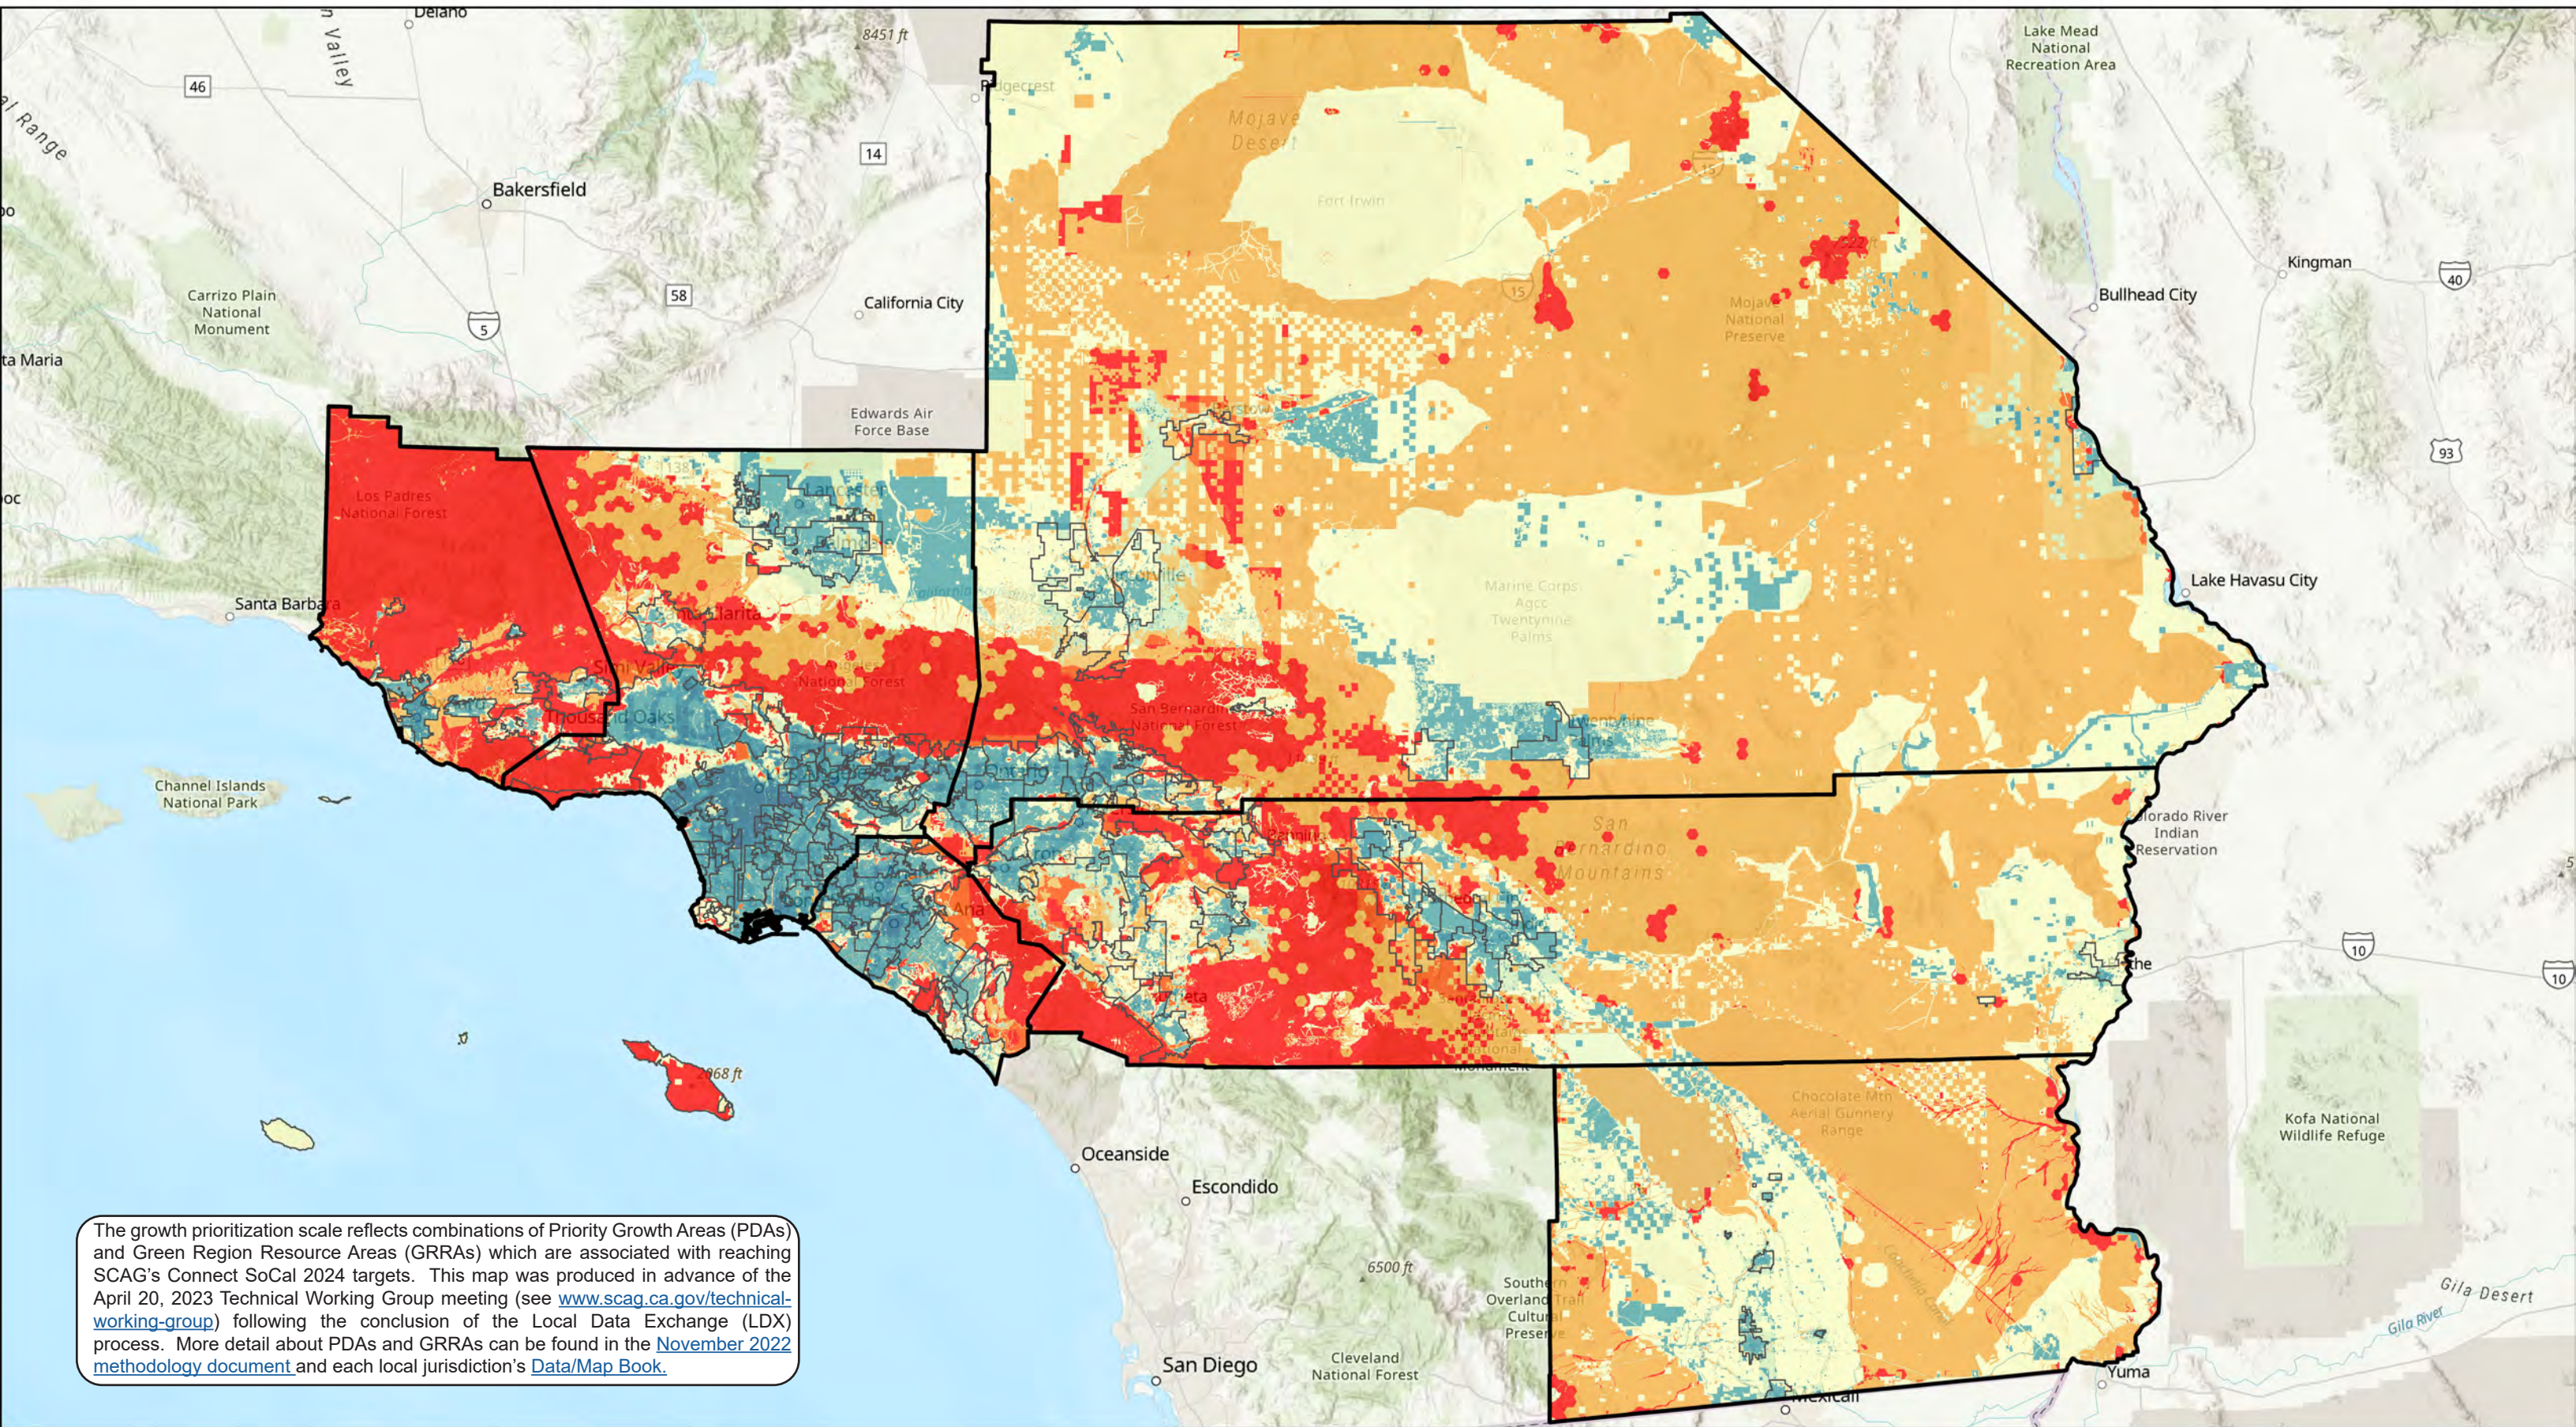

SCAG Region

The growth prioritization scale reflects combinations of Priority Growth Areas (PDAs) and Green Region Resource Areas (GRRAs) which are associated with reaching SCAG's Connect SoCal 2024 targets. This map was produced in advance of the April 20, 2023 Technical Working Group meeting (see www.scag.ca.gov/technical-working-group) following the conclusion of the Local Data Exchange (LDX) process. More detail about PDAs and GRRAs can be found in the [November 2022 methodology document](#) and each local jurisdiction's [Data/Map Book](#).

Growth Prioritization Scale